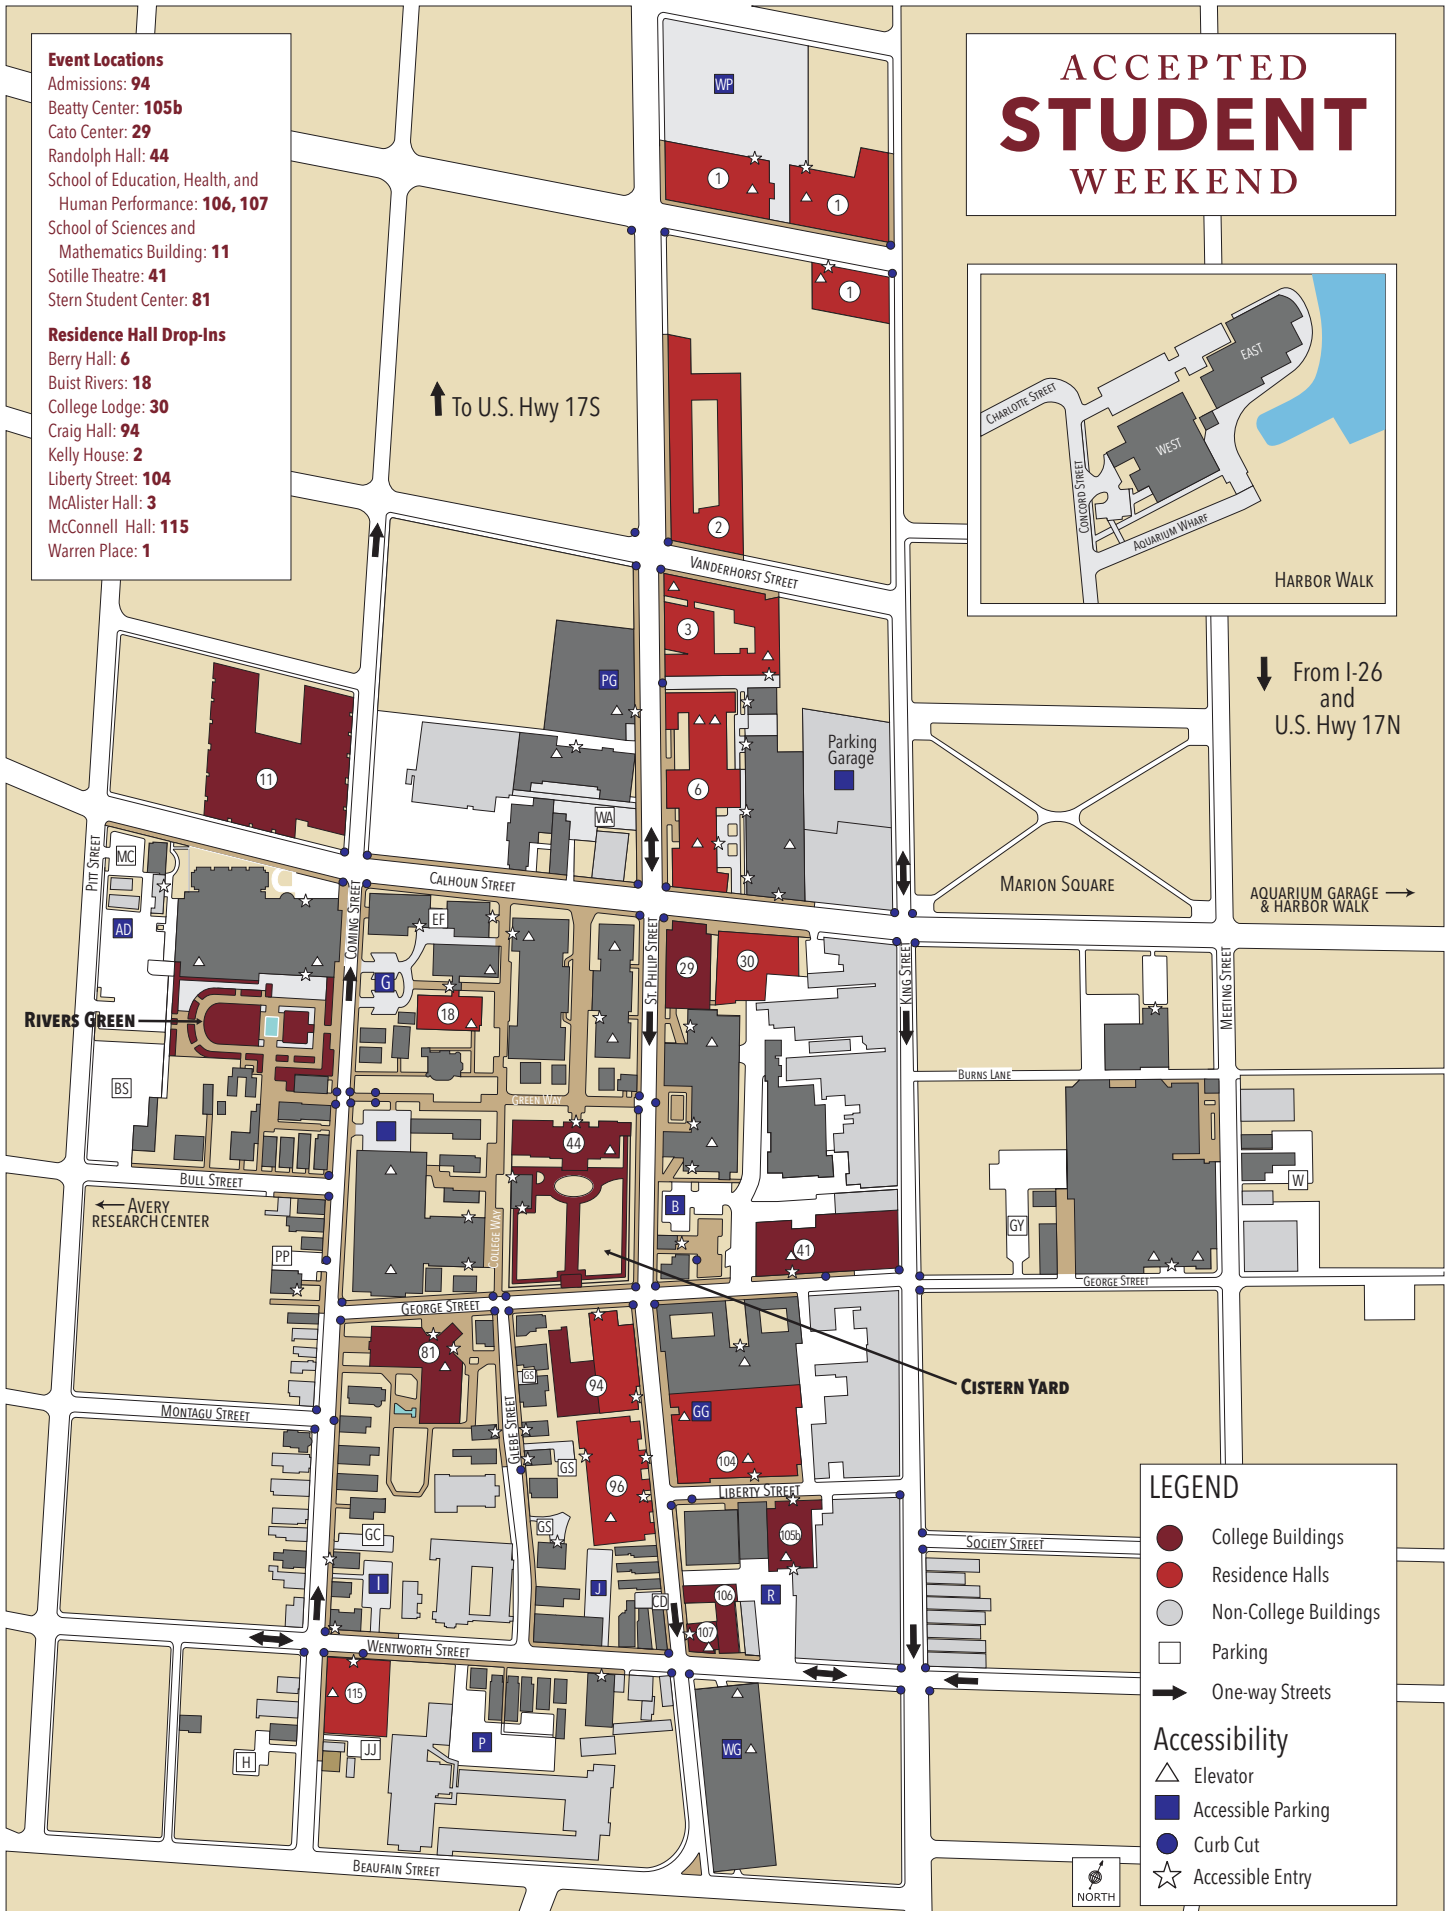

ACCEPTED STUDENT WEEKEND

↓ From I-26 and U.S. Hwy 17N

→ AQUARIUM GARAGE & HARBOR WALK

- Event Locations**
- Admissions: **94**
 - Beatty Center: **105b**
 - Cato Center: **29**
 - Randolph Hall: **44**
 - School of Education, Health, and Human Performance: **106, 107**
 - School of Sciences and Mathematics Building: **11**
 - Sotille Theatre: **41**
 - Stern Student Center: **81**
- Residence Hall Drop-Ins**
- Berry Hall: **6**
 - Buist Rivers: **18**
 - College Lodge: **30**
 - Craig Hall: **94**
 - Kelly House: **2**
 - Liberty Street: **104**
 - McAlister Hall: **3**
 - McConnell Hall: **115**
 - Warren Place: **1**

↑ To U.S. Hwy 17S

LEGEND

- College Buildings
- Residence Halls
- Non-College Buildings
- Parking
- One-way Streets

Accessibility

- △ Elevator
- Accessible Parking
- Curb Cut
- ☆ Accessible Entry