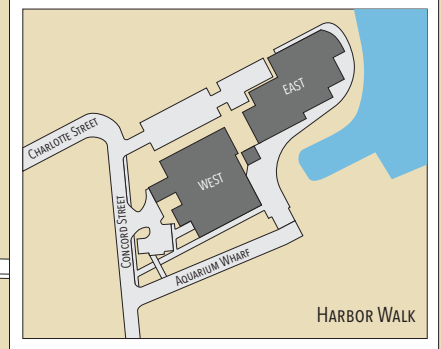

ACCEPTED STUDENT WEEKEND

↓ From I-26 and U.S. Hwy 17N

→ AQUARIUM GARAGE & HARBOR WALK

- Event Locations**
- Admissions: **94**
 - Beatty Center: **105b**
 - Cato Center: **29**
 - Randolph Hall: **44**
 - School of Education, Health, and Human Performance: **106, 107**
 - School of Sciences and Mathematics Building: **11**
 - Sotille Theatre: **41**
 - Stern Student Center: **81**
- Residence Hall Drop-Ins**
- Berry Hall: **6**
 - Buist Rivers: **18**
 - College Lodge: **30**
 - Craig Hall: **94**
 - Kelly House: **2**
 - Liberty Street: **104**
 - McAlister Hall: **3**
 - McConnell Hall: **115**
 - Warren Place: **1**

↑ To U.S. Hwy 17S

LEGEND

- College Buildings
- Residence Halls
- Non-College Buildings
- Parking
- One-way Streets

Accessibility

- △ Elevator
- Accessible Parking
- Curb Cut
- ☆ Accessible Entry